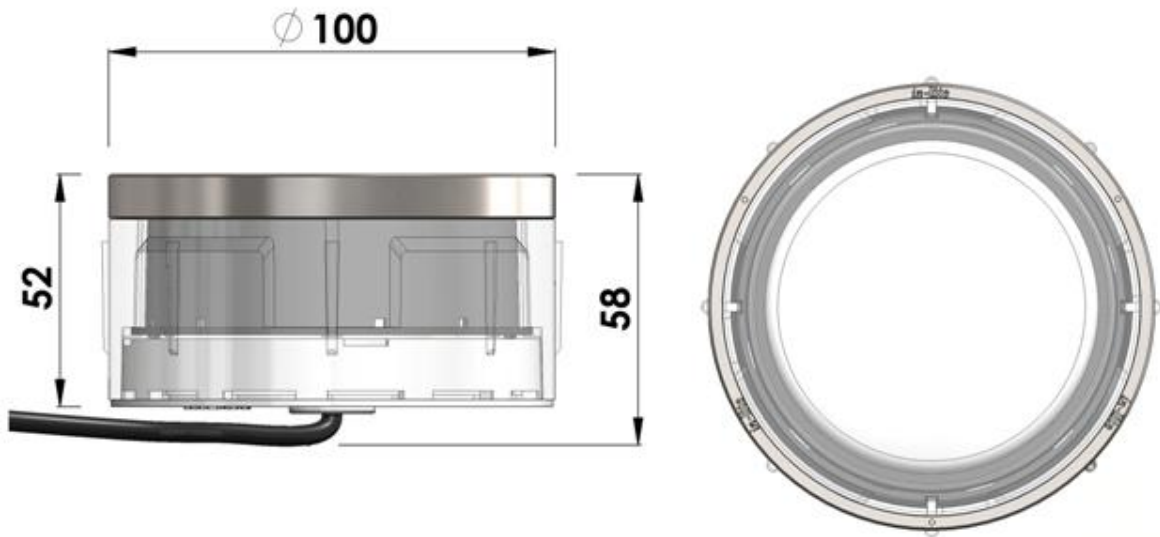

FUSION 100

LIGHT SIZE	SMALL
FIXTURE TYPE	INTEGRATED
LIGHT COLOUR	WARM WHITE
LIGHT ANGLE (°)	108
OPTIMUM RANGE (M)	0,5
LUX	4,8
LIGHT TEMPERATURE (K)	3000
CRI (Colour Rendering Index)	85
IP CLASS	67
EXTERNAL TEMP. (IN OPERATION) (°C)	<50
VOLTAGE	12V AC
COMMUNICATED CONSUMPTION (W)	2
EFFECTIVE CONSUMPTION (W)	2,23
DRIVE-OVER (when installed)?	Y
EST'D. LIGHT SOURCE LIFETIME (hours)	50000
WHEN USED 4 HOURS/DAY (in years)	34,25
OPTION 1	RING 108